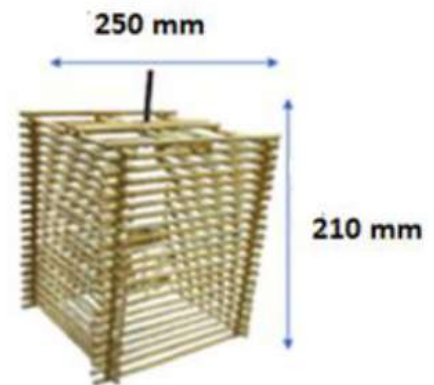

## SPECIFICATIONS

- Hand crafted premium quality bamboo
- E27 bulb holder
- LED filament bulb
- Wire length : 1m (approx.)