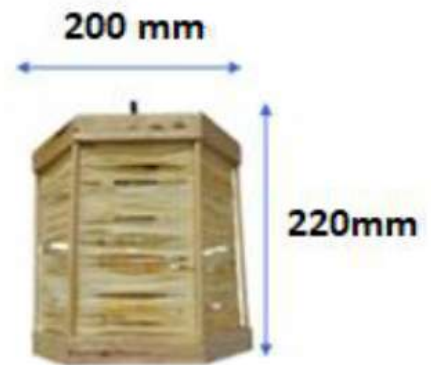

OVERVIEW

This rich environment-friendly natural bamboo light has a classy aesthetic which provides warm ambience to the interiors along with aura of goodness.

SPECIFICATIONS

- Hand crafted premium quality bamboo
- E27 bulb holder
- LED filament bulb
- Wire length : 1m (approx.)

APPLICATIONS

Restaurants, dining room, living room, corridor, coffee house, cottage décor, pub

DIMENSIONS	
DIA	HEIGHT
200	220

Dimensions are in mm (Tolerances ±20)

INSTALLATION

Suspended fabric wire with hook arrangement