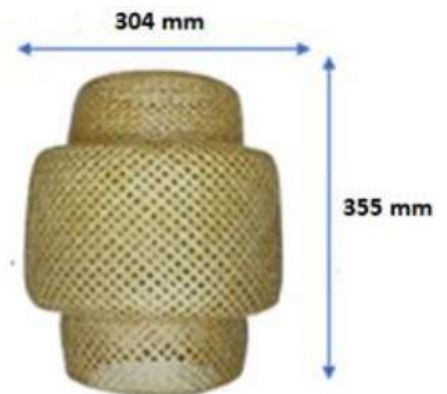

OVERVIEW

This rich environment-friendly natural bamboo light has a classy aesthetic which provides warm ambience to the interiors along with aura of goodness.

SPECIFICATIONS

- Hand crafted premium quality bamboo
- E27 bulb holder
- LED filament bulb
- Wire length : 1m (approx.)

APPLICATIONS

Restaurants, dining room, living room, corridor, coffee house, cottage décor, pub

DIMENSIONS	
DIA	HEIGHT
304	355

Dimensions are in mm (Tolerances ±20)

INSTALLATION

Suspended fabric wire with hook arrangement